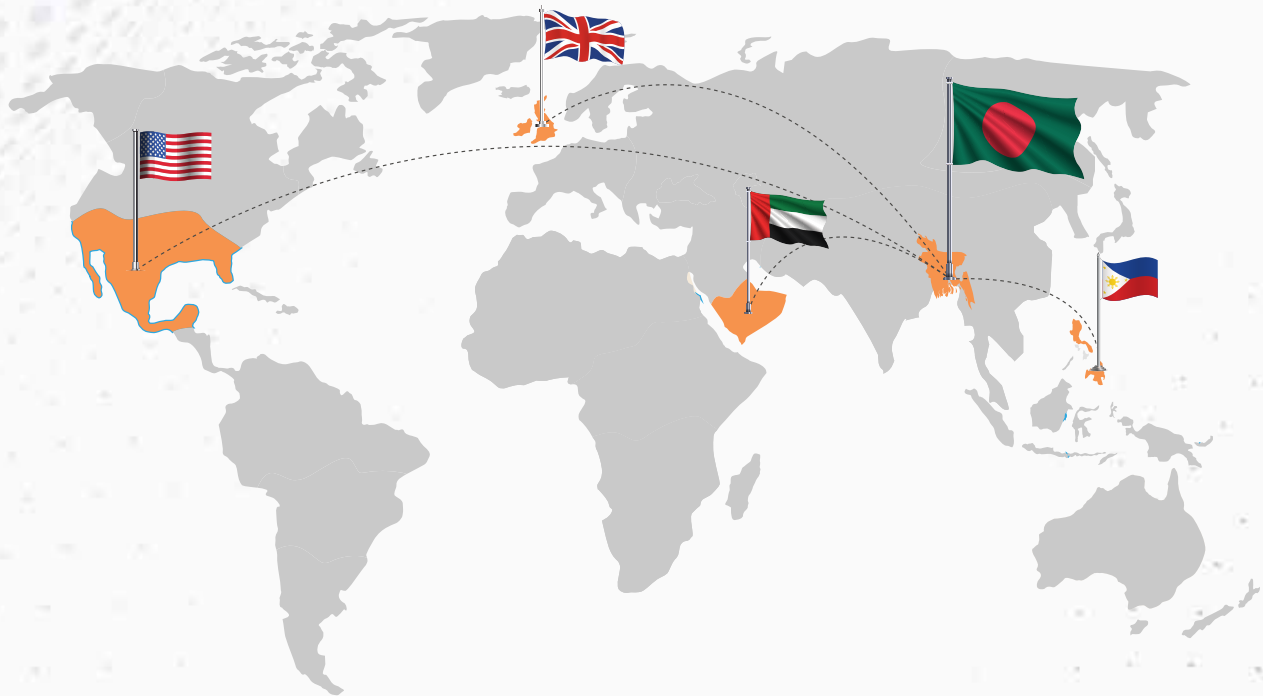

The logo for betopia group, featuring the word "betopia" in a white, lowercase, sans-serif font with a small orange triangle above the letter 'i'. Below "betopia" is the word "group" in a smaller, white, lowercase, sans-serif font. A trademark symbol (TM) is positioned to the upper right of "betopia".

betopiaTM
group

The largest AI powerhouse in Asia.
Limitless, Together

▶ www.betopiagroup.com

14
YEARS OF
EXCELLENCE

80+
COUNTRIES
OF OPERATION

 United States
 China
 Japan
 Germany
 France
 Canada
 Russia
 Spain
 Australia
 Switzerland
 Sweden
 Norway
 Denmark
 Austria
 Belgium
 Finland
 Ireland
 Portugal
 New Zealand
 Poland
 Czech Republic
 Iceland
 Malta
Loading...

 Brazil
 Mexico
 Argentina
 Turkey
 Saudi Arabia
 Malaysia
 Chile
 Colombia
 Thailand
 Morocco
 Algeria
 Nigeria
 Peru
 Ecuador
 Romania
 Bulgaria
 Hungary
 Serbia
 Greece
 Estonia
 Lithuania
 Latvia
 Nicaragua
 Oman

WE'RE LOCATED IN

 **Global Presence**
Worldwide Operations

Headquater
Dhaka, Bangladesh

Regional Offices
USA, UAE, Philippines

Delivery Hubs
Dhaka, Manila, Eastern Europe

OUR COMMITMENT TO EXCELLENCE

Mission